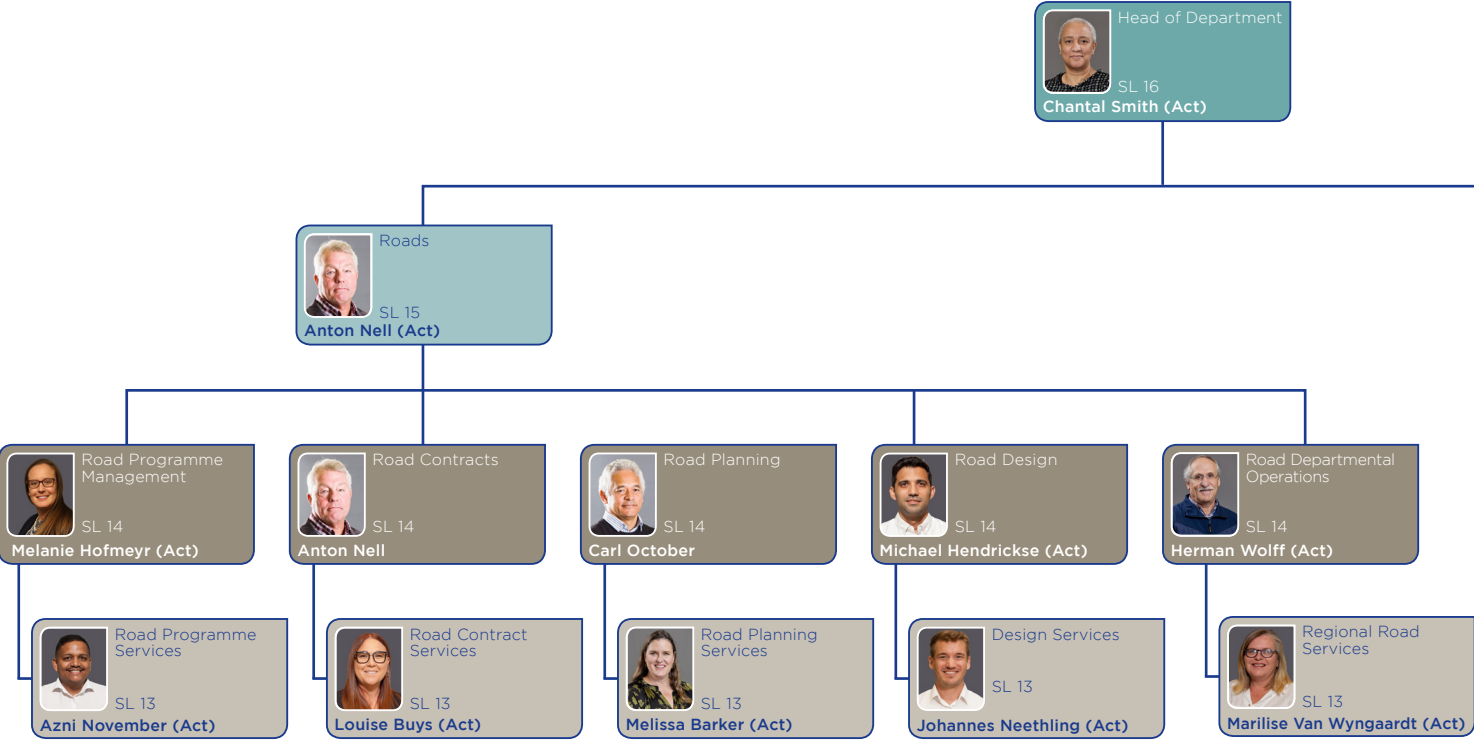

Organisational Organogram

Extended Top Management continued

Human Settlements
SL 15
Labeeqa Schuurman

Human Settlement Planning
SL 14
Kahmiela August

Human Settlement Implementation
SL 14
Vacant

Public Information and Stakeholder Relations
SL 13
Nathan Adriaanse

Planning
SL 13
Vacant

Grant and Municipal Performance Management
SL 13
Rob Smith

Affordable Housing
SL 13
Gavin Wiseman

Professional and Project Management Services
SL 13
Vacant

Land and Asset Management
SL 13
Roy Stewart

Human Settlement Project Administration
SL 13
Brian Denton

Regional Human Settlement Support Region 3 West Coast
SL 13
Rehana Tiry

Regional Support Garden Route and Central Karoo
SL 13
Vacant

 Provincial Public Works
 SL 15
Andrea Campbell (Act)

Organisational Organogram

Extended Top Management continued