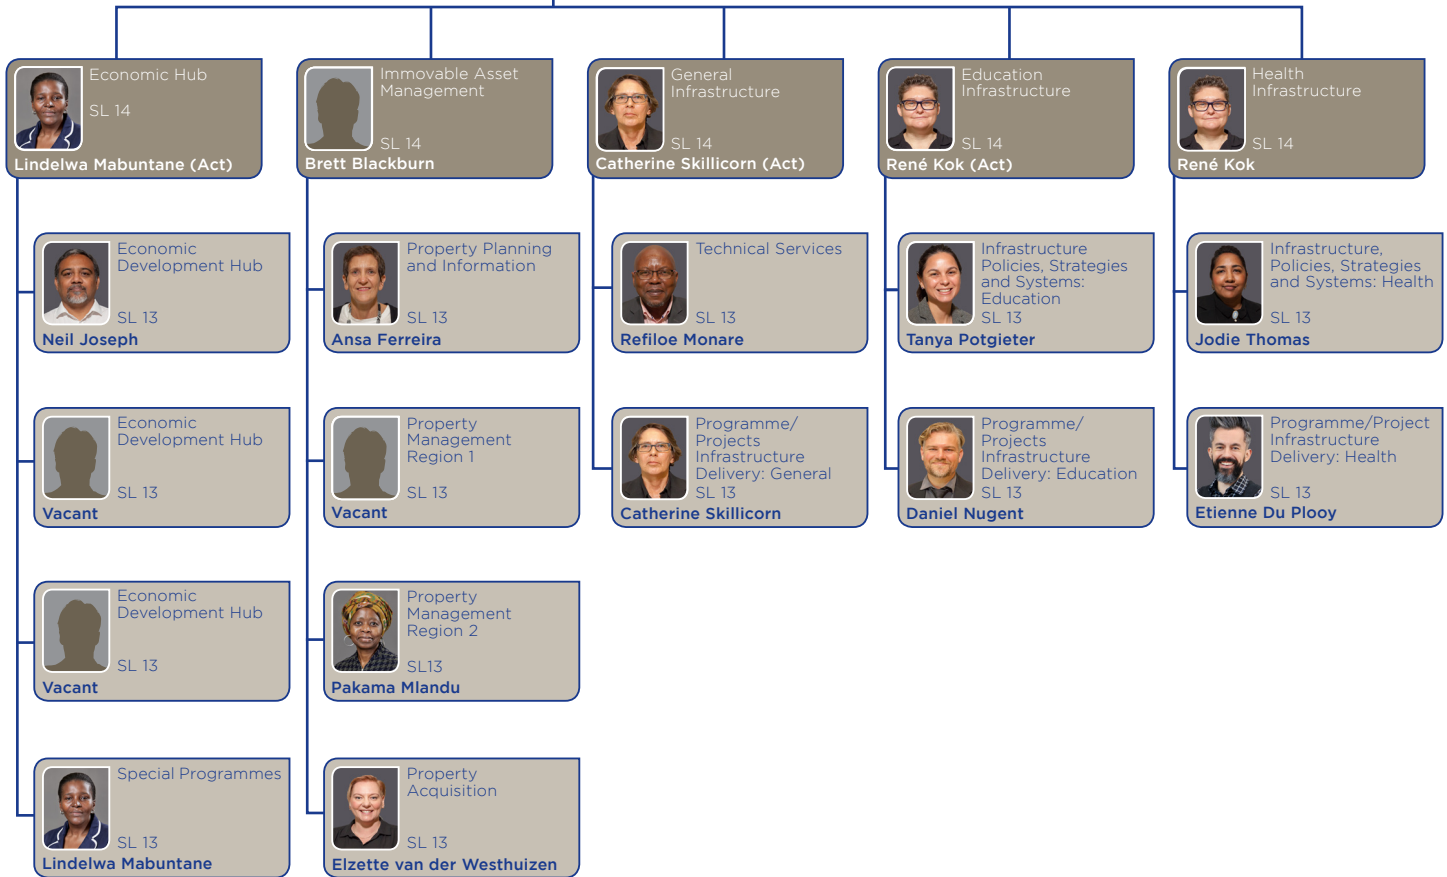

Organisational Organogram

Extended Top Management continued

Human Settlements
SL 15
Labeeqa Schuurman

Human Settlement Planning
SL 14
Kahmiela August

Human Settlement Implementation
SL 14
Vacant

Public Information and Stakeholder Relations
SL 13
Nathan Adriaanse

Planning
SL 13
Vacant

Grant and Municipal Performance Management
SL 13
Rob Smith

Affordable Housing
SL 13
Gavin Wiseman

Professional and Project Management Services
SL 13
Vacant

Land and Asset Management
SL 13
Roy Stewart

Human Settlement Project Administration
SL 13
Brian Denton

Regional Human Settlement Support Region 3 West Coast
SL 13
Rehana Tiry

Regional Support Garden Route and Central Karoo
SL 13
Vacant

 Provincial Public Works
 SL 15
Andrea Campbell (Act)